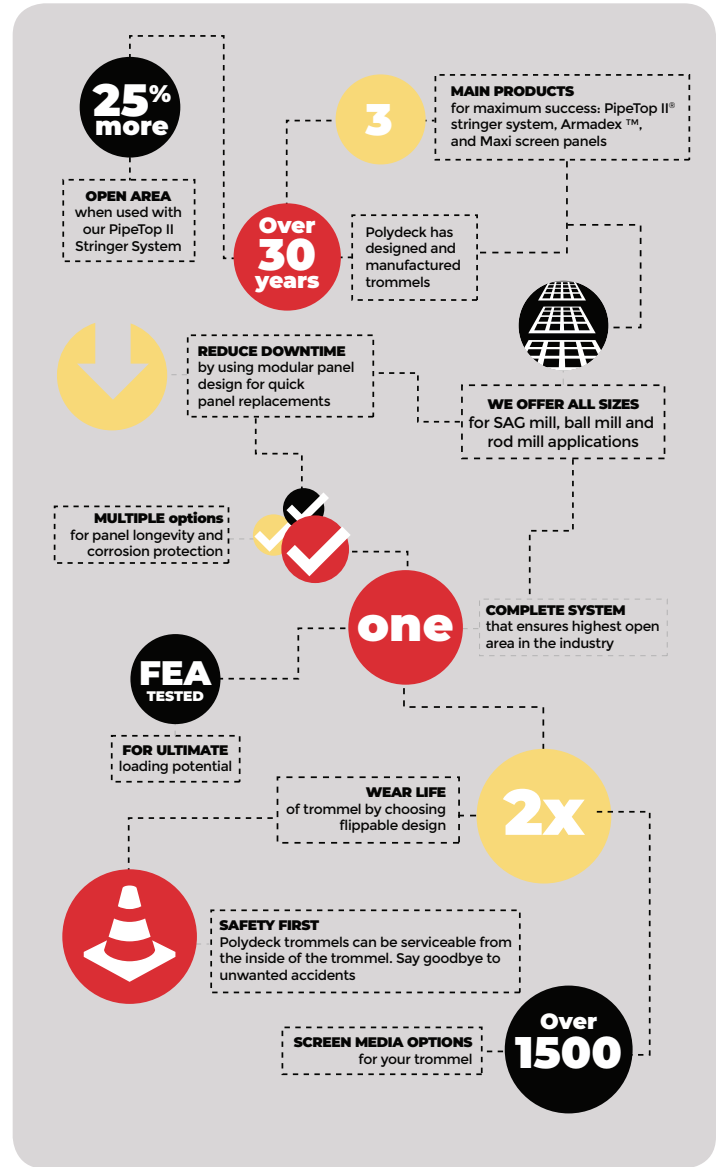

## TOP 3 REASONS

Why You Should Use Polydeck Trommels

### 2. RELIABILITY

Our trommel system can be built to be flippable, potentially doubling the life of your trommels. Pair our trommel with our Maxi screen panels or our Armadex<sup>®</sup> extreme duty bolt-down rubber solution to maximize your screening efficiency.

### 3. OUR SCREEN MEDIA

Our Screen Media has the highest open area in the synthetic media industry. Because they are modular, they are easy to replace, and our injection molding technology ensures the closest tolerances and ensures quality and aperture size consistency. Using modular media will reduce your downtime and will allow throughput "tweaks" with hundreds of media options available.

## PIPETOP Trommels

Achieve the highest open area in the industry and eliminate spillage issues by pairing our trommels with our PipeTop II<sup>™</sup> Stringer System. Finite Element Analysis (FEA) is performed on every trommel to ensure our designs hold up to real-life conditions and to meet your production specifications. There's a reason our trommels are in the most important mines worldwide.